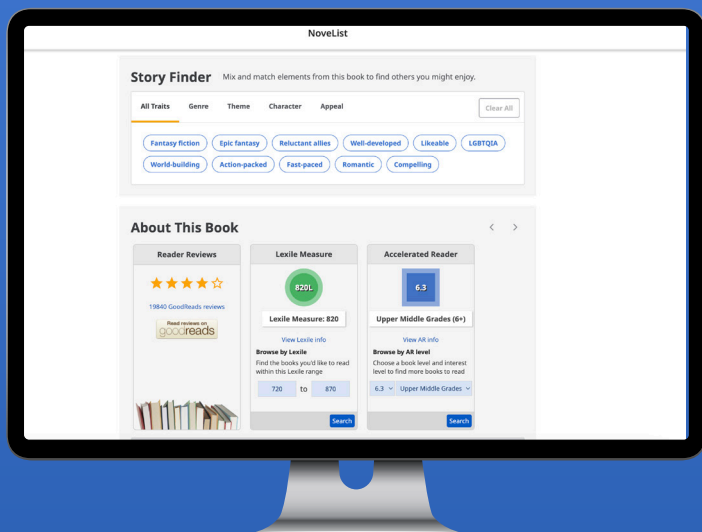

# NoveList Select Analytics Dashboard

**More than results: Make data-based decisions about your collection.**

Love data and proud of it? We're here to help. There are two categories to aid your staff in monitoring collection usage:

- ✓ **Reader Engagement** provides measures of engagement, as well as more focused measures of interaction within your catalog, including views and clicks. You can nerd out with multiple charts that slice and dice your data or get a top-line view.
- ✓ **Reader Insights** provides a detailed analysis of NoveList Select's views data. You can get insight into what titles, authors, and series are most popular with your readers. Using the Reader Engagement and Reader Insight tools, your staff can monitor your collection's activity in real time.