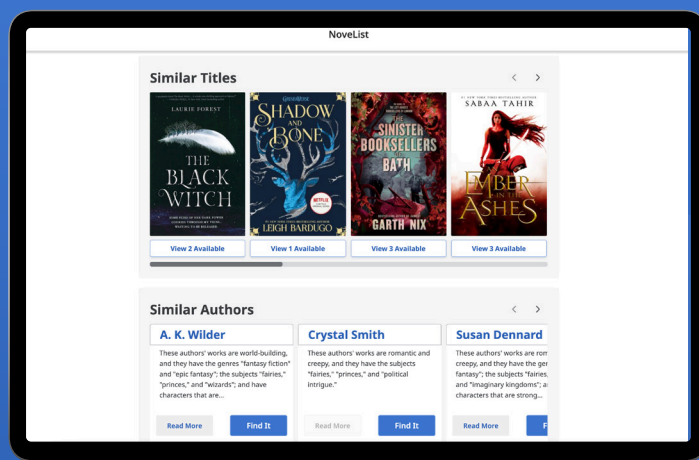

Brought to
you by the
book experts
at NoveList.

- ✓ **Human experts behind every recommendation.** NoveList is all about connecting readers with books that are right for them. We've been delivering book recommendations for more than 30 years. Human experts are behind every decision, curating data elements, and providing reasons why a book is recommended.
- ✓ **We explain *why* a recommendation is made — something no other service offers.** Our popular "reason why" language, written and signed by our book experts, helps readers decide if a book, author, or series will be right for them. No more dead-end searches — just satisfied readers. Our job is to support the joy that reading brings to people.
- ✓ **Finding the perfect fit just got easier!** Does NoveList Select filter to a collection? Yes, it does! You can choose whether NoveList Select filters for just the titles in your collection. And we've got your back when it comes to student readers. With Accelerated Reader levels and Lexile measures, finding books that are a great match is easier.
- ✓ **Exclusive features are included.** Story Finder, the much-loved story elements mixer in NoveList Select, helps readers discover titles they may never have found before, based on the aspects of a book that mean the most to them. The "On The Shelf" feature can be added at no cost for real-time availability (**works with most ILs**).